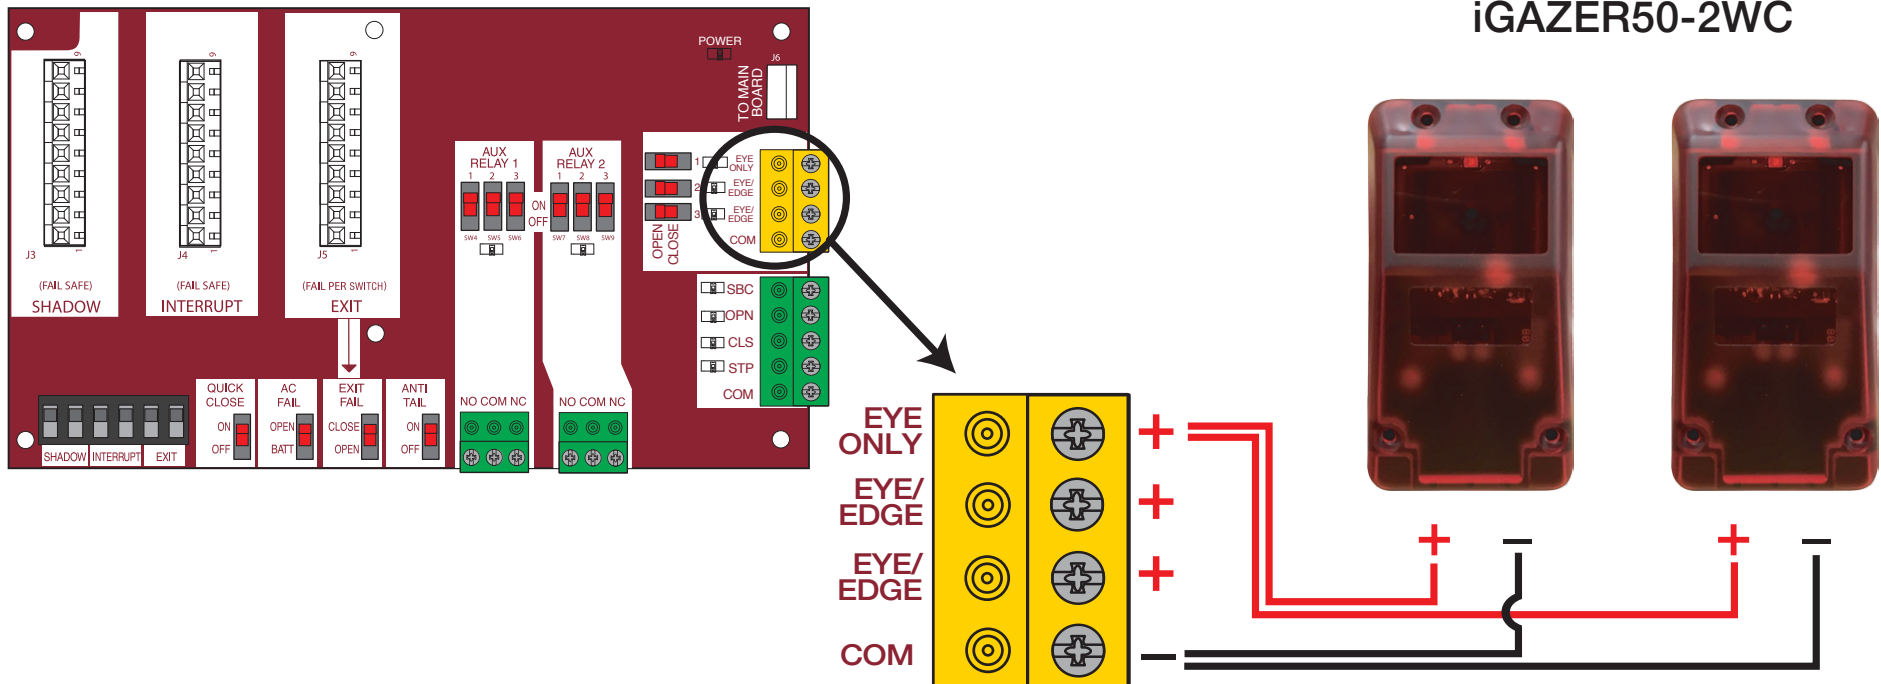

LIFTMASTER WIRING DIAGRAM FOR PULSED PHOTO EYES

PHOTO EYES

iGAZER23-2WC or
iGAZER50-2WC

*EYES OR EDGE

LED "OFF" = Aligned

LED "ON" = Not Aligned
Blocked
Not Functioning