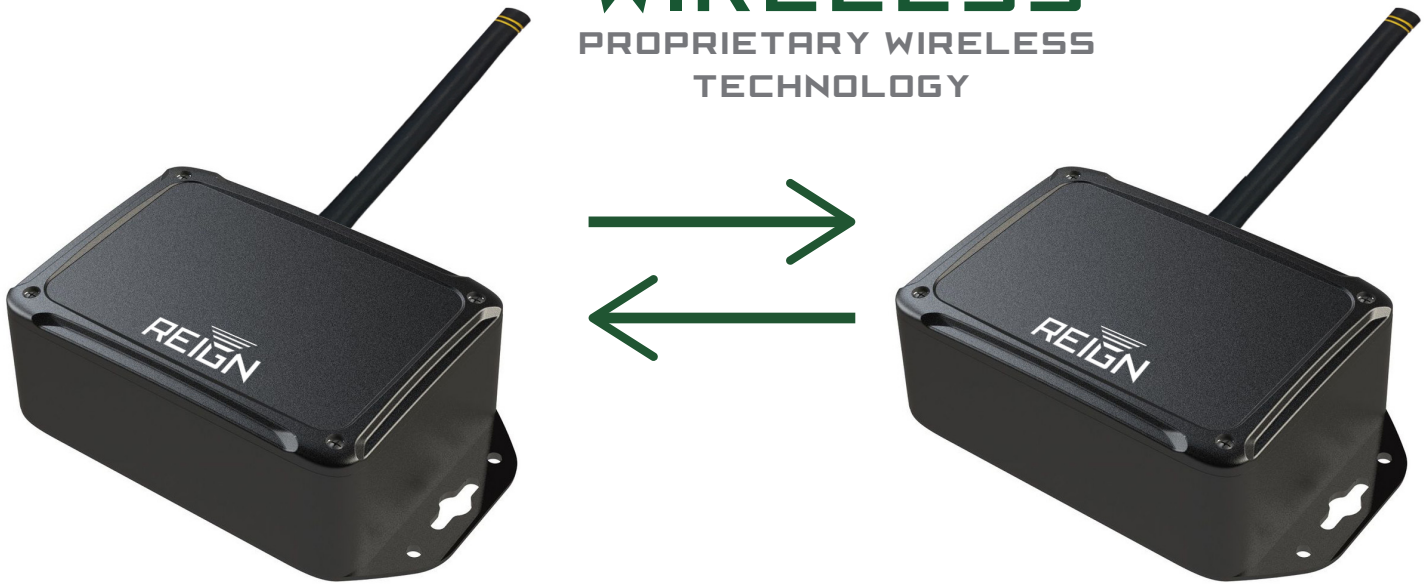

UP TO  
**40 MILES**  
EXTREME RANGE  
**WIRELESS**  
PROPRIETARY WIRELESS  
TECHNOLOGY

### MONITOR, CONTROL, EXTEND WIRELESSLY WITH THE REIGN XRE-100

The Reign XRE-100 allows for wirelessly controlling, monitoring, or expanding relay inputs and outputs.

Forget about the miles of wires, easy installation for jobs where running wire is either too expensive or inconvenient.

#### FEATURES

- 2 relay inputs
- 2 relay outputs
- Battery backup
- Automatic synchronization every 15-seconds
- Field pairable