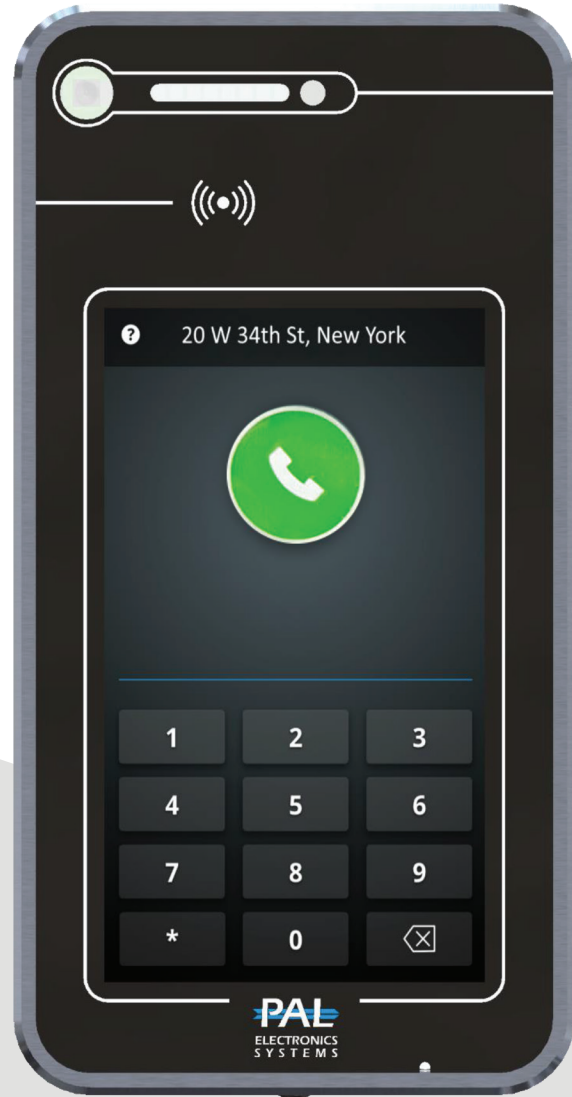

## VPS - VIDEO PANEL SYSTEM

Up to 6000 users

Touch Screen  
Panel Interface

Cellular Connectivity

Ethernet Connectivity

Cloud based - easy  
to use software

Anti Vandal Design

Anti Vandal Glass

Ambient Light  
Sensor

Wiegand-26

## Features

- VPS is a video telephone entry system, showing a live video feed during calls
- Group Calling
- Built-in multi-protocol reader
- Available Wiegand input for aux. devices, i.e. cards, transmitters, UHF reader, etc.
- Simple, intuitive user portal
- No recurring monthly charges
- Custom powder-coated mounting options - hood, post mount adapter, and cabinet pedestal available